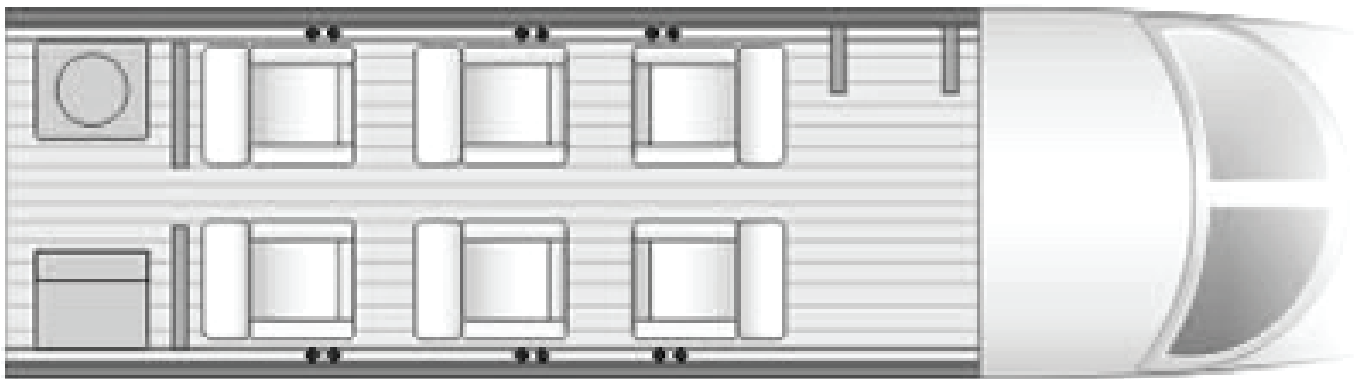

Aircraft Specification Sheet

Model	Citation CJ2
Call Sign	VH-IYG
Serial Number	0236

General Specifications	
Total Passenger Capacity	8
Max Range	1613nm/2987km
Max Speed	420kts/777km
Year of Production	2005

Cabin Equipment
Executive Tables
Refreshment Centre
All Leather seats
Wool Carpets
Fore and Aft Baggage compartments
Cabin Temperature control